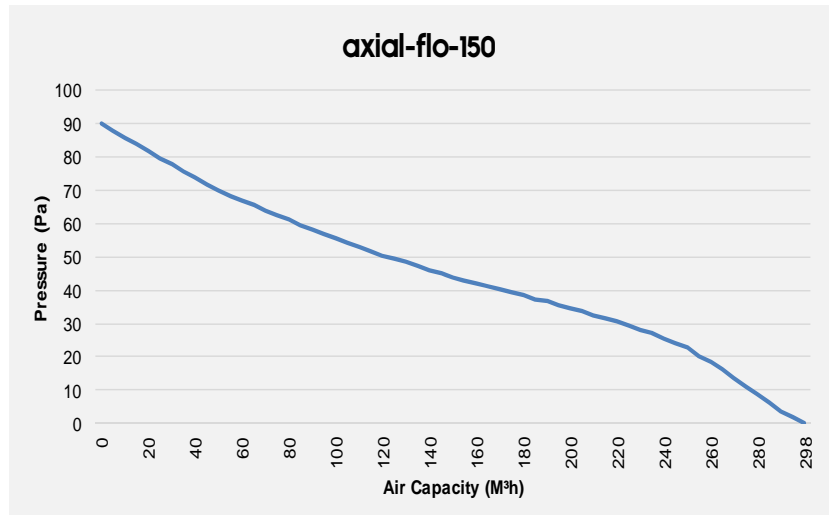

### Airflow Performance Curve

Code	BO-AF-150-UK
Size:	150mm, 6" dia spigots
Max. Airflow:	298 m³/hour
Controls:	None
Electrical connection:	1.8m cable, 3-pin UK plug
Electrical Supply:	220/240 Vac 50/60 Hz
Current:	0.13 Amps
Power Consumption:	24 Watts
Speed:	2400 R.P.M.
Noise Level:	40 dB(A) @ 3m
Max. Air Temp:	40 °C
Weight:	0.8 Kg

Dimension	Size
D (dia)	150mm
D1 (Dia)	154mm
L	108mm
L1	46mm