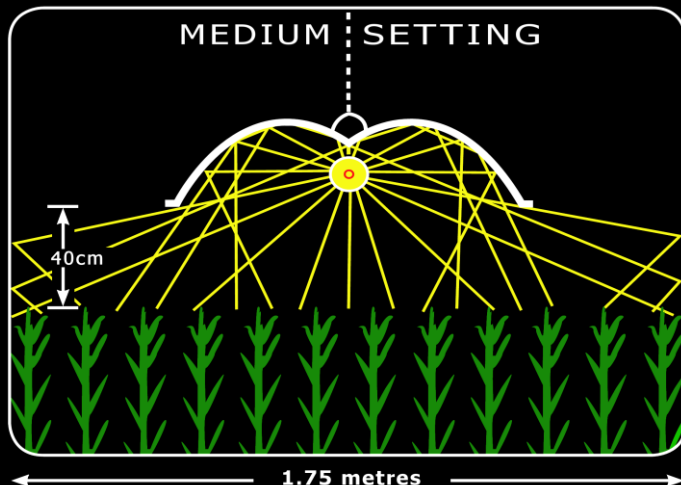

Growroom with 1 x 600 watt lamp