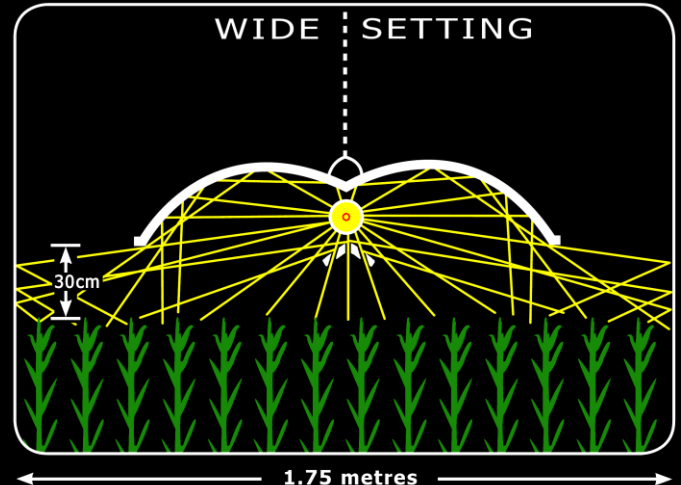

Growroom with 1 x 600 watt lamp