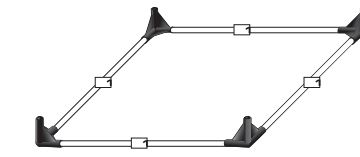

top view

rear view

made exclusively for
GROWLAB by HOMEBox

Assembly Instructions
GL40, GL60, GL80, GL120, GL145

instructnet

1

no tools

washable

max weight

2

3

4

5

6

7