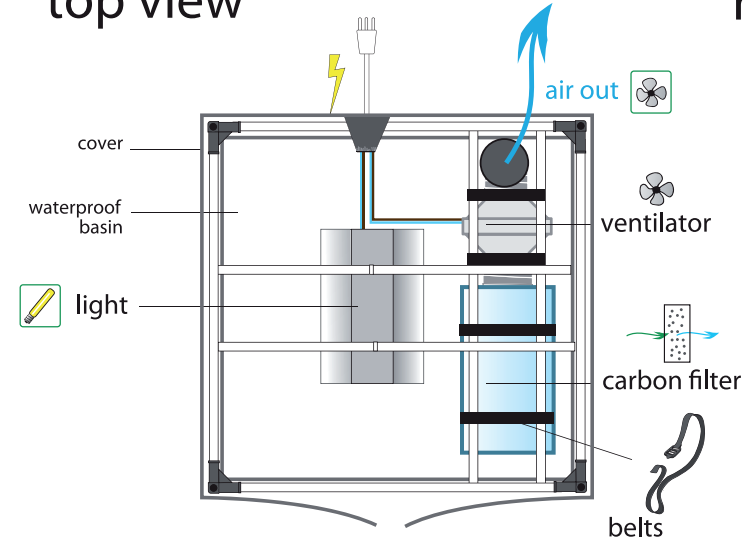

top view

rear view

made exclusively for
GROWLAB by HOMEBox

Assembly Instructions
GL40, GL60, GL80, GL120, GL145

instructnet

1

no tools

washable