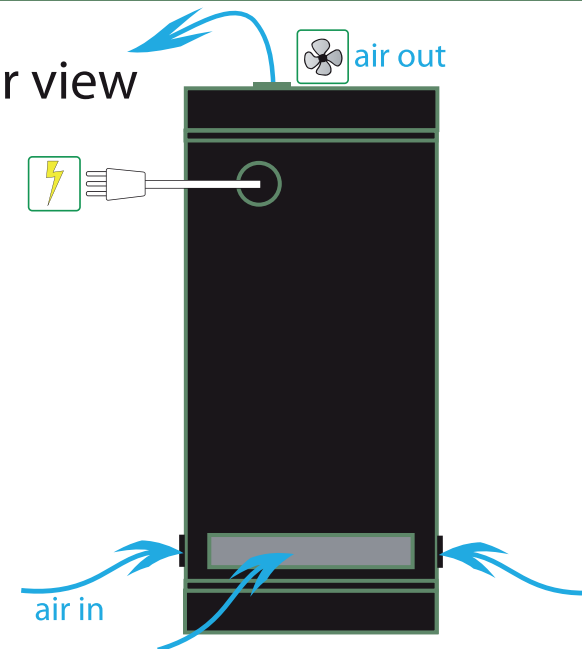

top view

rear view

made exclusively for
GROWLAB by HOMEBox

Assembly Instructions
GL40, GL60, GL80, GL120, GL145

instructnet

1

no tools

washable