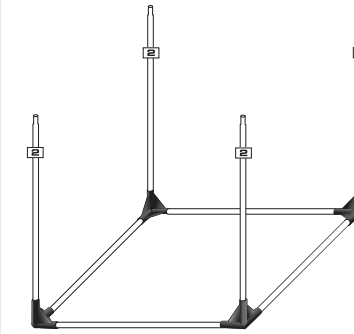

top view

rear view

made exclusively for
GROWLAB by HOMEBox

Assembly Instructions
GL40, GL60, GL80, GL120, GL145

instructnet

1

no tools

washable

max weight

2

3

4

5

6

7