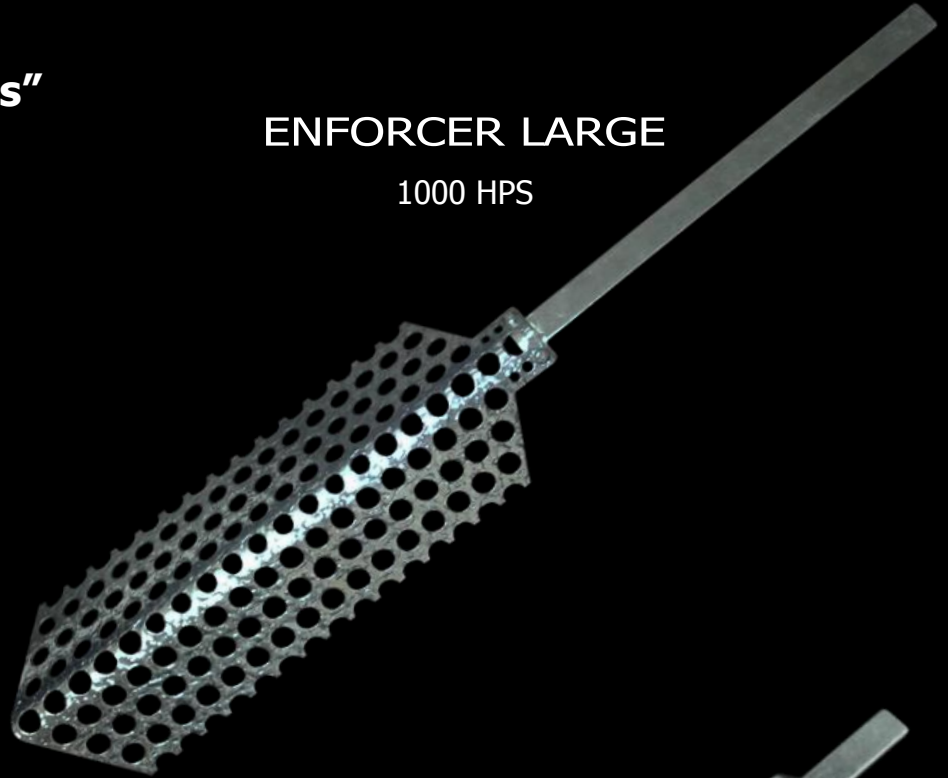

THE ORIGINAL

PATENTED/PATENTS PENDING

Super-Spreader®

* HIGH REFLECTIVITY *

"ENFORCER" SUPER SPREADER

* Creates Wider More Even Light

*** Eliminates "Hot Spots"
& "Shady Edges"**

*** Promotes Vigorous
Even Plant Growth**

*** Improved Yields
In Shorter Periods**

*** Higher Light Levels
Without Burning**

*** Position Lights
Much Closer to Plants**

*** It's So Cool !
Grow Through Summer**

*** Corrosion Resistant
Aluminium**

ENFORCER LARGE

1000 HPS